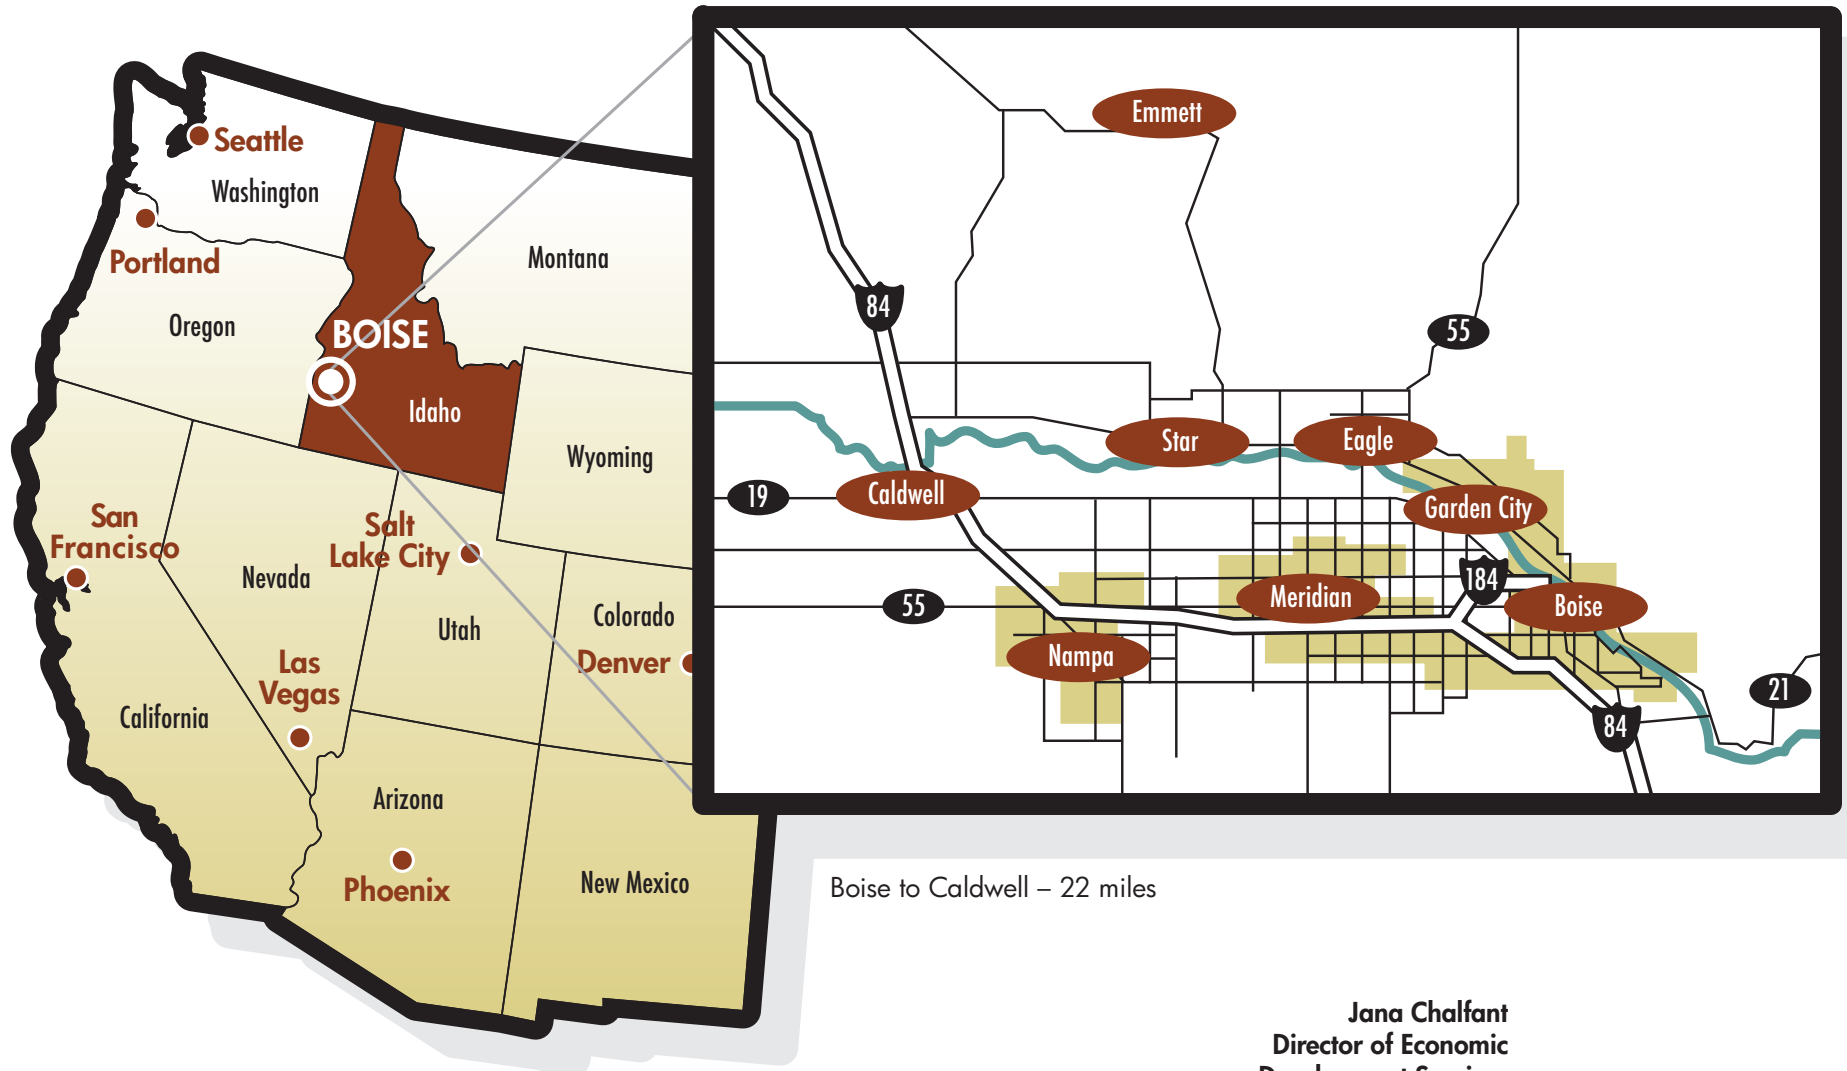

Boise Valley Regional Overview

Jana Chalfant
Director of Economic
Development Services

(208) 472-5246
jchalfant@bvpep.org